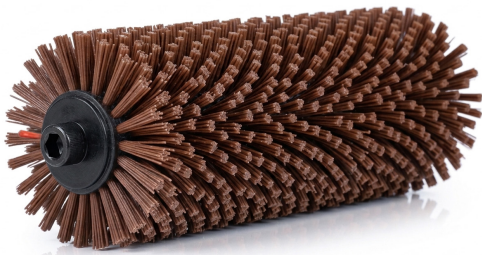

Brush for Pro45X machine, brown

Bar code: 12800303
Item number: CCI P 45-3

- Brush for Pro45X floor and carpet cleaning machine
- Color: brown
- Brush hardness: hard

SPECIFICATION

Basic information

Item number	CCI P 45-3
Bar code	12800303
Product name	Brush for Pro45X machine, brown
Category	Brooms and brushes
Measurement unit	pcs