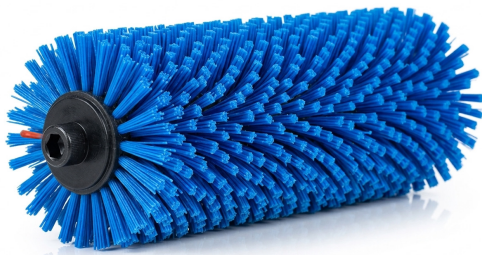

Brush for Pro45X machine, blue

Bar code: 12800302
Item number: CCI P 45-2

- Brush for Pro45X floor and carpet cleaning machine
- Color: blue
- Brush hardness: standard

SPECIFICATION

Basic information

Item number	CCI P 45-2
Bar code	12800302
Product name	Brush for Pro45X machine, blue
Category	Brooms and brushes
Measurement unit	pcs