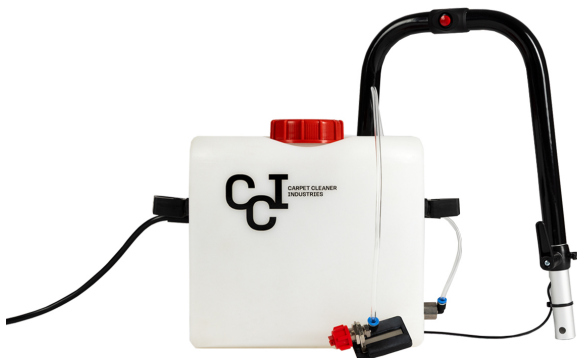

Sprayer for PRO35X/45X

Bar code: 12800255
 Item number: CCI SPX

- The new integrated SPRAYER significantly increases cleaning efficiency by eliminating the need for pre-spraying by hand
- Convenience – with the SPRAYER system on the CRB machine, no additional sprayers are required
- The cleaning solution is applied exactly where it is needed
- The SPRAYER is specially developed for low-moisture encapsulation technology – application and mechanical action (agitation) of the Crystal Cleaner in a single step on textile surfaces
- Machines are available with a built-in SPRAYER or can be upgraded later
- The set includes:
 - 1 upper handle with a red button and black power cable
 - 1 tank (6 L) with an electric pump and hose
 - 2 rubber holders
 - 1 sprayer holder
 - 1 nozzle

SPECIFICATION

Basic information

Item number	CCI SPX
Bar code	12800255
Product name	Sprayer for PRO35X/45X
Category	Other cleaning equipment
Measurement unit	pcs

Dimensions

Length	/ cm
Width	/ cm
Height	/ cm
Weight	0 kg