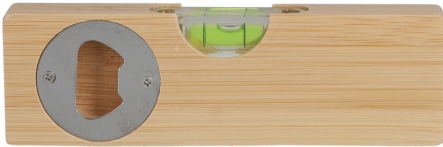

Bottle opener and level-Vaga "LIBELA"

Bar code: 3873516002090
Item number: PM 600209

- Bottle opener made of metal with a wooden handle
- with built-in spirit level
- dimensions: 15×4.5×2 cm
- color: Natural

SPECIFICATION

Basic information

Item number	PM 600209
Bar code	3873516002090
Product name	Bottle opener and level-Vaga "LIBELA"
Category	Bottle Openers, Knives, Ashtrays
Measurement unit	pcs

Dimensions

Length	15 cm
Width	2 cm
Height	4.5 cm
Weight	0.104 kg