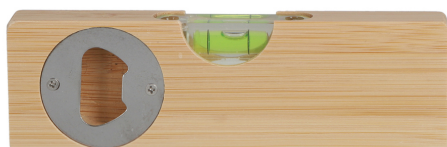

Bottle opener and level-Vaga "LIBELA"

Bar code: 3873516002090

Item number: PM 600209

- Bottle opener made of metal with a wooden handle
- with built-in spirit level
- dimensions: 15×4.5×2 cm
- color: Natural

SPECIFICATION

Basic information

Item number	PM 600209
Bar code	3873516002090
Product name	Bottle opener and level-Vaga "LIBELA"
Category	Bottle Openers, Knives, Ashtrays
Measurement unit	pcs

Dimensions

Length	15 cm
Width	2 cm
Height	4.5 cm
Weight	0.104 kg