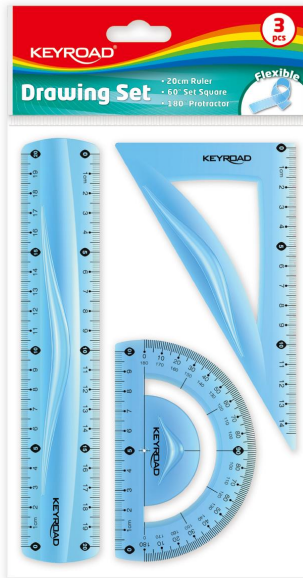

## "Flexible" ruler set, 20cm

Bar code: 6954884503345

Item number: KR 970858

- anti-broken material
- with 20cm ruler, 30°/60° square and protractor
- 100% safty
- colorful design suit for boys and girls

### Basic information

Item number	KR 970858
Bar code	6954884503345
Product name	"Flexible" ruler set, 20cm
Category	/
Brand	Keyroad
Color	Assorted colors
Measurement unit	pack

### Dimensions

Length	30 cm
Width	14.8 cm
Height	/ cm
Weight	0.057 kg